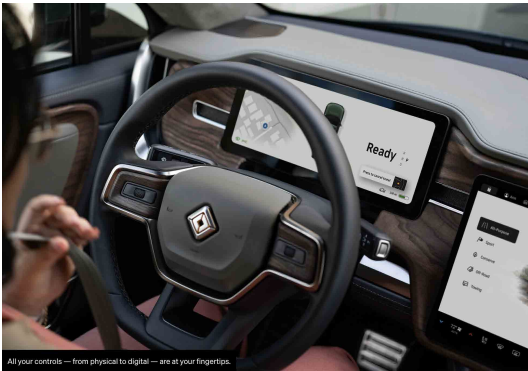

# Rivian R1T

**A truck built for whatever you call a road.  
Your electric adventure awaits.**

## A completely connected vehicle.

The R1T is designed to be a fully connected experience, with in-vehicle software and app working together to help you get where you're going safely and comfortably.

## Many drive modes. One R1T.

Set your R1T for a smooth ride around town or put it in Off-Road mode for the trail. Drive modes adjust things like ride height, suspension and more to optimize for different terrain and your driving preferences.

## Experience

Hear the gravel beneath you. See the night sky above. Connect with the world around you. Every aspect of the R1T is designed to enhance your wildest adventures.